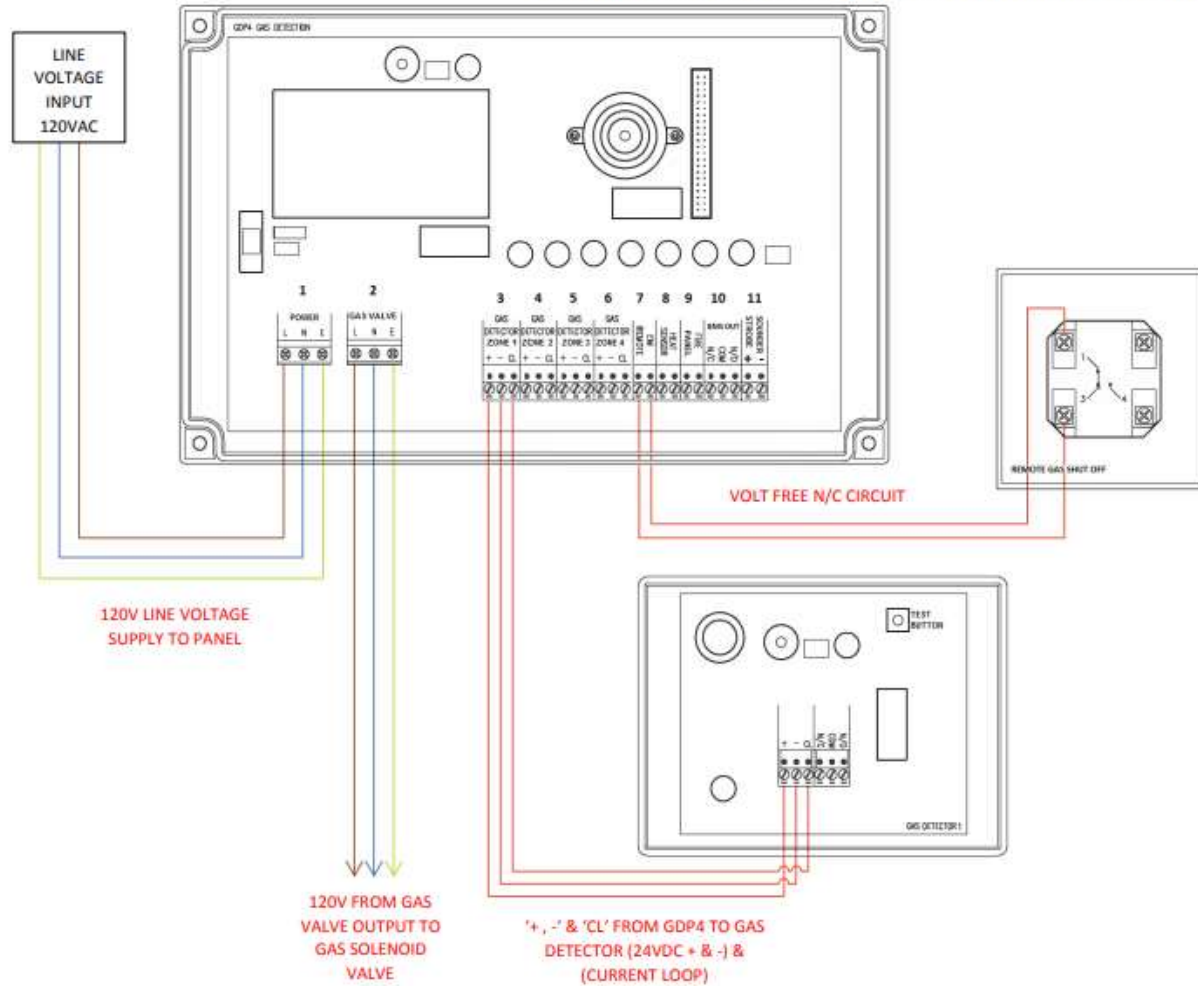

MERLIN GDP4 GAS DETECTION SYSTEM WIRING DIAGRAM

- LINE VOLTAGE 120VAC
- NEUTRAL
- GROUND
- LOW VOLTAGE

	Client	Notes All discrepancies between information shown on the drawing and information in the specification to be referred to American Gas Safety prior to proceeding. Copyright in all documents and drawings prepared by American Gas Safety and any work executed from these documents shall, unless otherwise agreed, remain the property of American Gas Safety.	Amendments		
	Job Title		Scale N.T.S.	Date	Drawn BT
	Drawing Title		Dwg. No. GDP4		Rev. 1